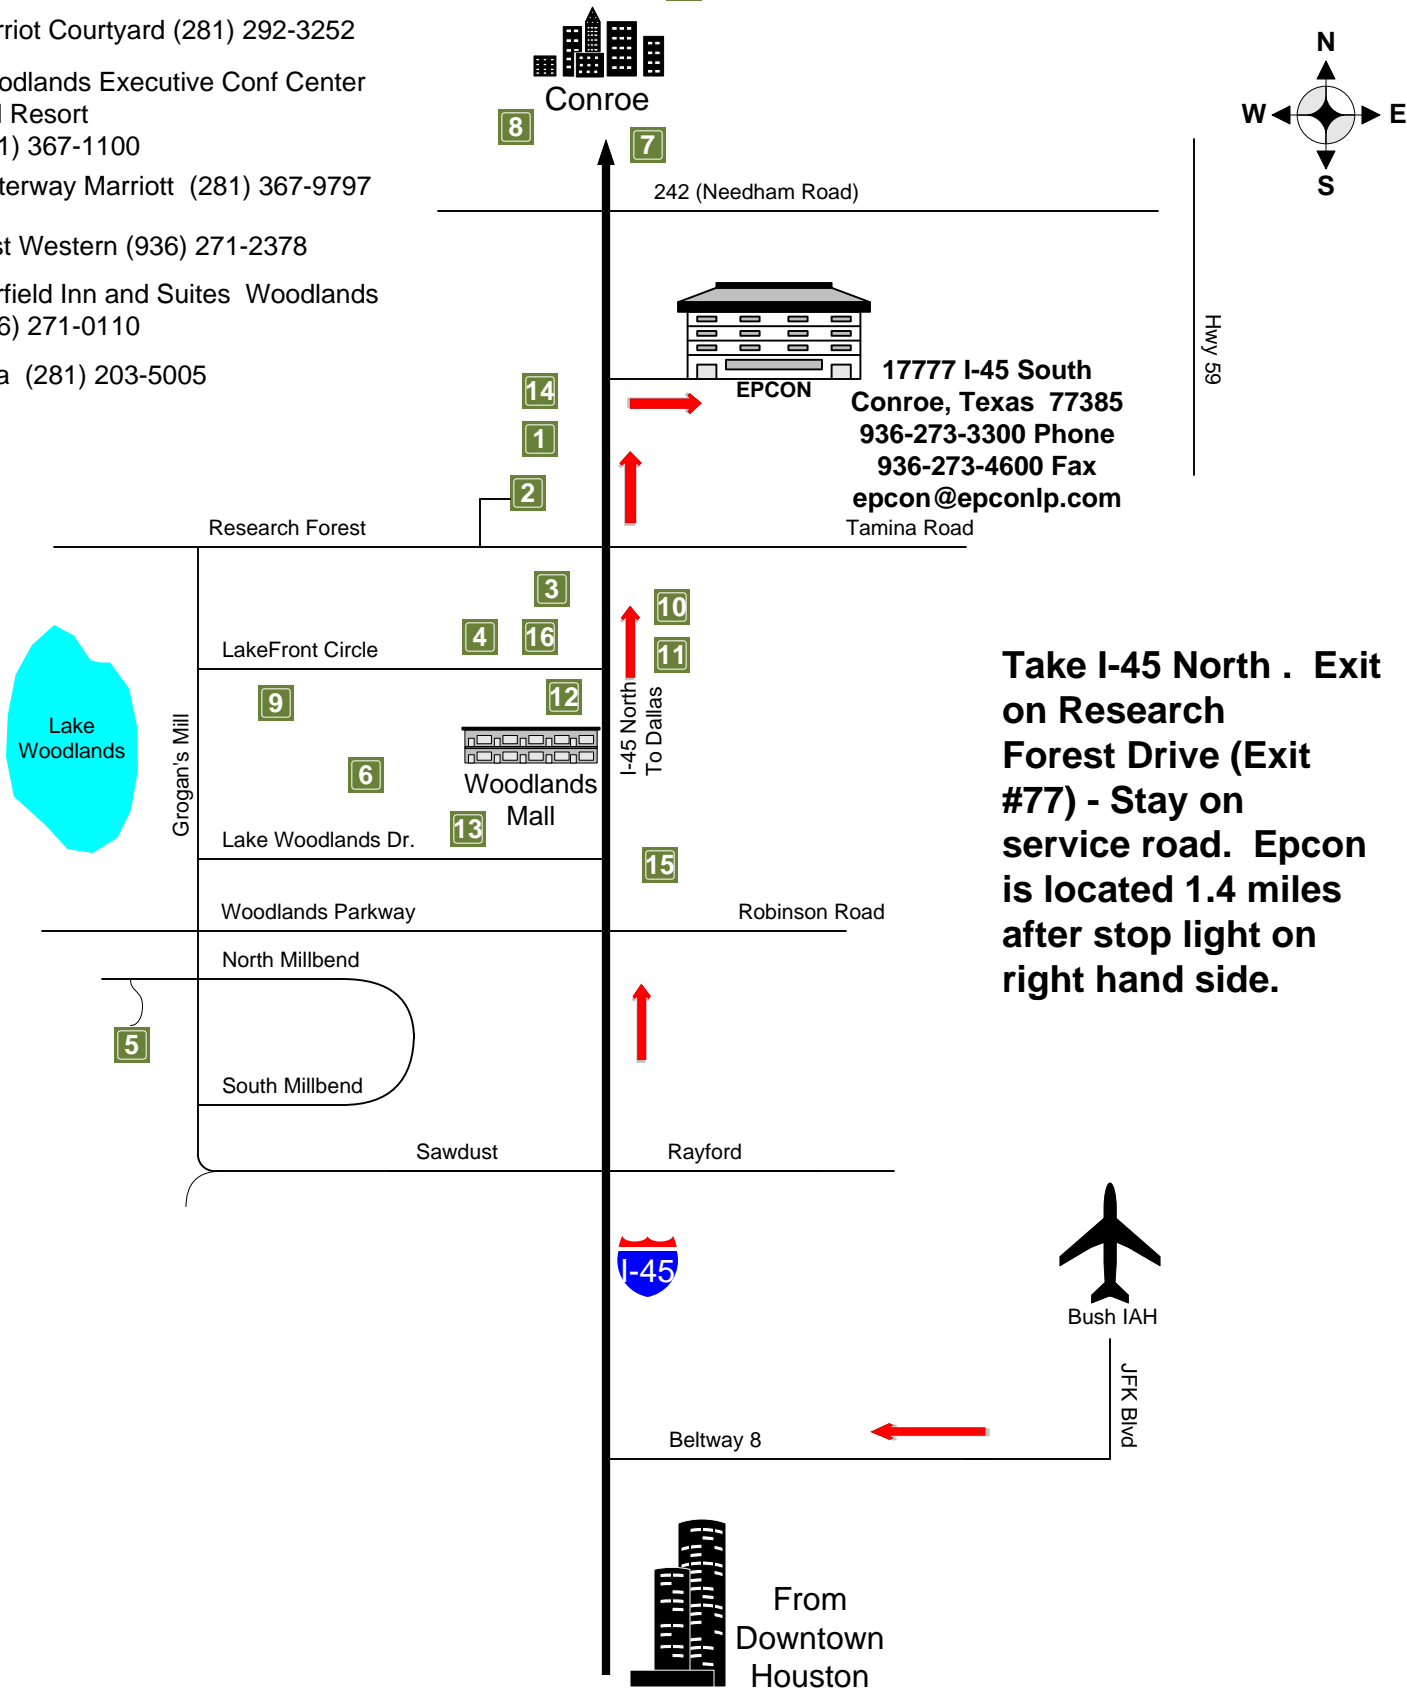

Directions to Epcon

Hotels

- 1 Hampton Inn (936) 321-3800
- 2 La Quinta (281) 367-7722
- 3 Drury Inn (281) 362-7222
- 4 Marriot Courtyard (281) 292-3252
- 5 Woodlands Executive Conf Center and Resort (281) 367-1100
- 6 Waterway Marriott (281) 367-9797
- 7 Best Western (936) 271-2378
- 8 Fairfield Inn and Suites Woodlands (936) 271-0110
- 9 Avia (281) 203-5005

Restaurants

- 10 Babin's Seafood
- 11 Saltgrass Steakhouse
- 12 Macaroni Grill
- 13 Landry's Seafood
- 14 Red Lobster

17777 I-45 South
Conroe, Texas 77385
936-273-3300 Phone
936-273-4600 Fax
epcon@epconlp.com

Take I-45 North . Exit on Research Forest Drive (Exit #77) - Stay on service road. Epcon is located 1.4 miles after stop light on right hand side.

From
Downtown
Houston